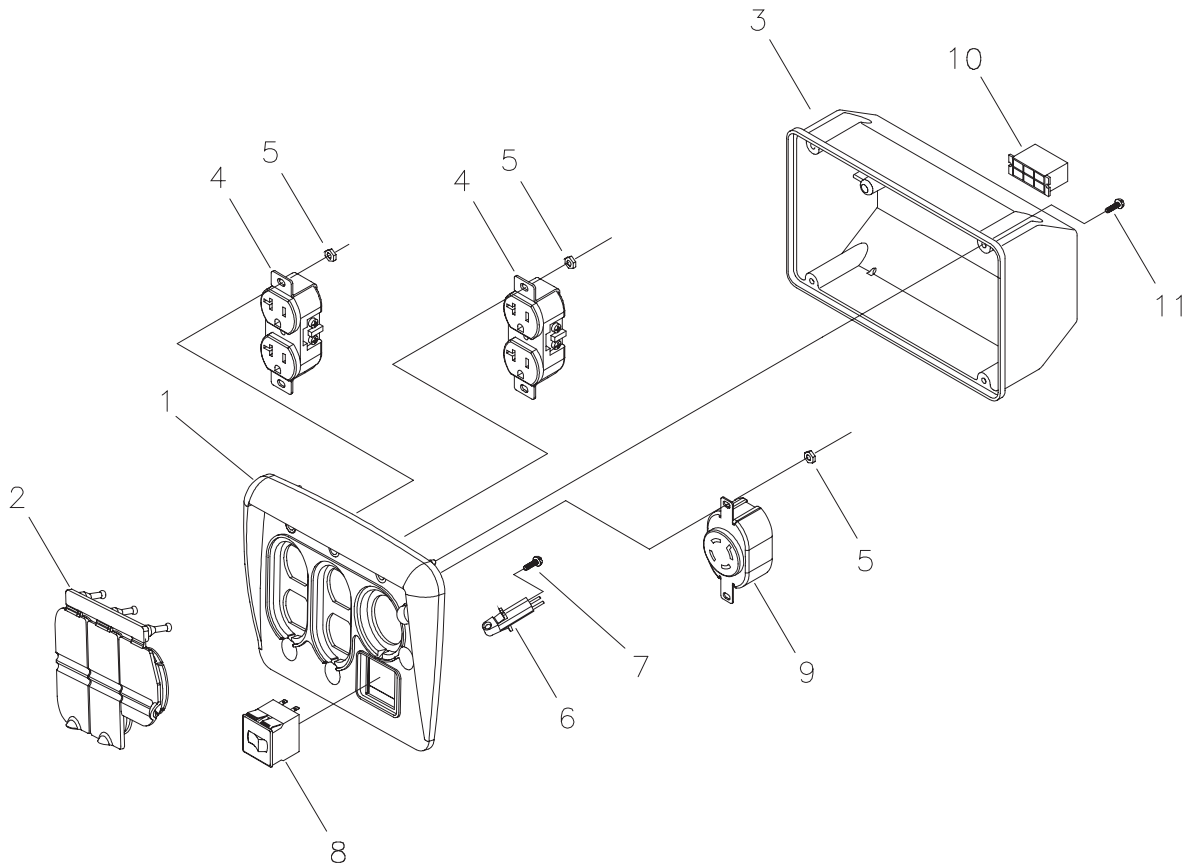

Parts Not Illustrated

204158GS	MANUAL, Operator's
BB3061GS	BOTTLE, Oil
202180GS	DECAL, Family, CA EVP
203525GS	KIT, Decals

§ - Contact Engine Manufacturer

* - Items without part numbers are common fasteners and are available at your local hardware store.

EXPLODED VIEW AND PARTS LIST - ALTERNATOR

Item	Part #	Description
1	186059GS	ADAPTER, Mounting, Alternator
2	204105GS	ASSY., Rotor (Includes Item 8)
3	203936GS	STATOR
4	186060GS	RBC, with O-Ring (p/n 189197)
5	86308CGS	HHCS, M6 - 1.0 x 130 SEMS
6	91825GS	ASSY, Holder, Rectifier/Brush
7	66849GS	TAPTITE, M5 - 0.8 x 16
8	65791GS	BEARING
9	91551GS	PIN, Groove

EXPLODED VIEW AND PARTS LIST - CONTROL PANEL

Item	Part #	Description
1	201571GS	PANEL, Control
2	197472GS	COVER, Outlet Flip
3	201572GS	COVER, Back Panel
4	197731GS	OUTLET, 120V, 15/20A Dplx
5	189164GS	NUT, 3/16 Pal
6	202951GS	MODULE, Led
7	*	SCREW, 3 x 6, Tapping
8	202030GS	BREAKER, Circuit, 20A
	191481GS	BOOT, Breaker Circuit (not shown)
9	43437GS	OUTLET, 120/240V, 30A
10	201678GS	HOUSING, Rcptcl, 6 Pin
11	*	PPHS, M3 - 0.5 x 12